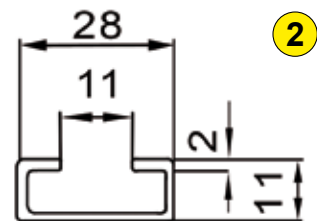

Advantages for installation:

- Easy
- Fast
- Secure
- Universal

Accessories and additional equipment

Brushes and roller brushes, page 23